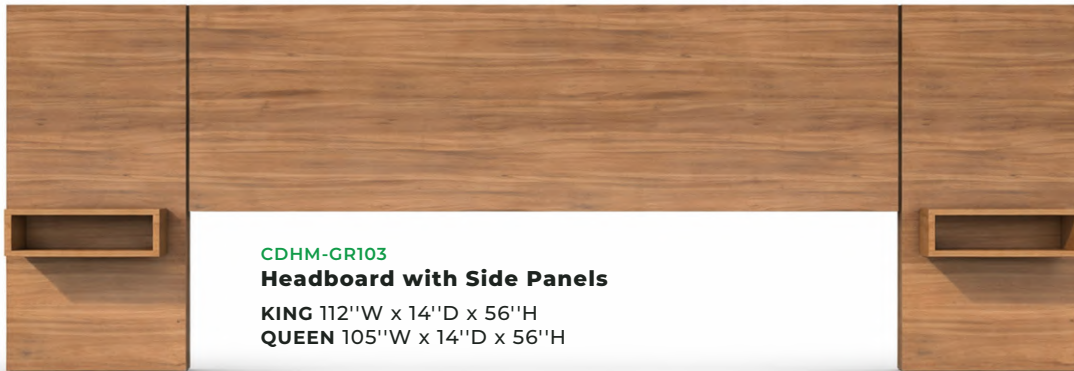

CDCM-GR110
Vanity
29"W x 20"D x 36"H

CDCM-GR111
Double Vanity
54"W x 20"D x 36"H

HERMAN CASEGOODS

HERMAN

Guestroom

CDHM-GR103
Headboard with Side Panels
KING 112"W x 14"D x 56"H
QUEEN 105"W x 14"D x 56"H

CDHM-GR102
Side Panel
20"W x 14"D x 56"H
Center Panel
24"W x 14"D x 56"H