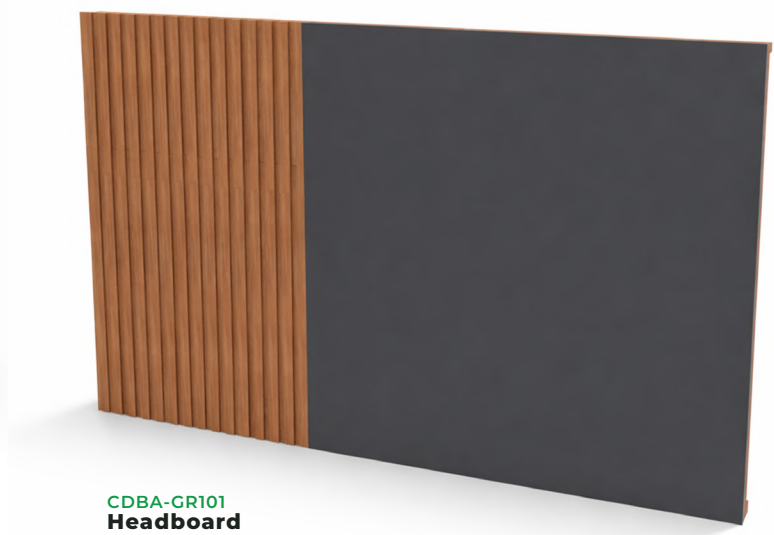

CDBA-GR101
Headboard
56"W x 3.75"D x 40"H