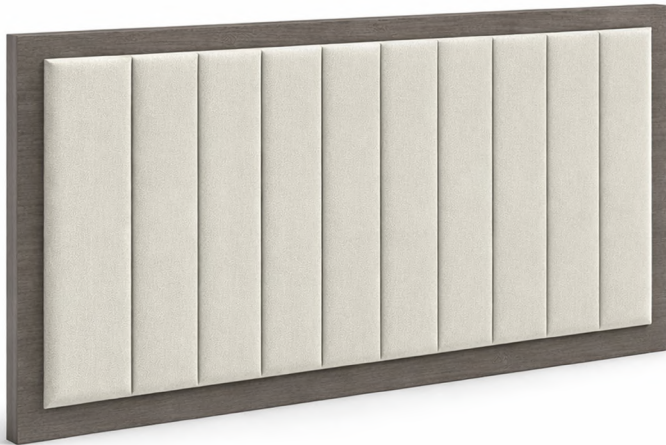

BENSTON CASEGOODS

BENSTON

Guestroom

CDBN-GR101
Headboard

KING 78"W x 2.5"D x 42"H
QUEEN 65"W x 2.5"D x 42"H