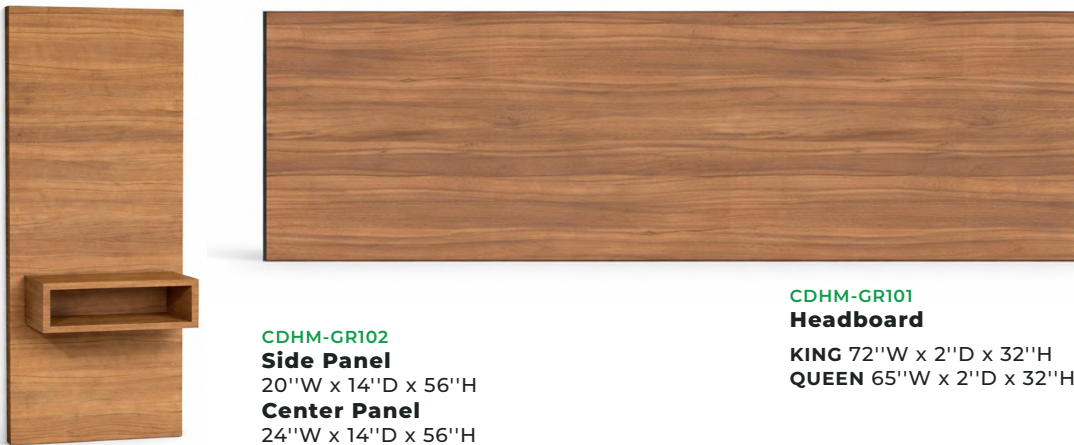

CDCM-GR110
Vanity
29"W x 20"D x 36"H

CDCM-GR111
Double Vanity
54"W x 20"D x 36"H

HERMAN CASEGOODS

HERMAN

Guestroom

CDHM-GR103
Headboard with Side Panels
KING 112"W x 14"D x 56"H
QUEEN 105"W x 14"D x 56"H

CDHM-GR102
Side Panel
20"W x 14"D x 56"H
Center Panel
24"W x 14"D x 56"H