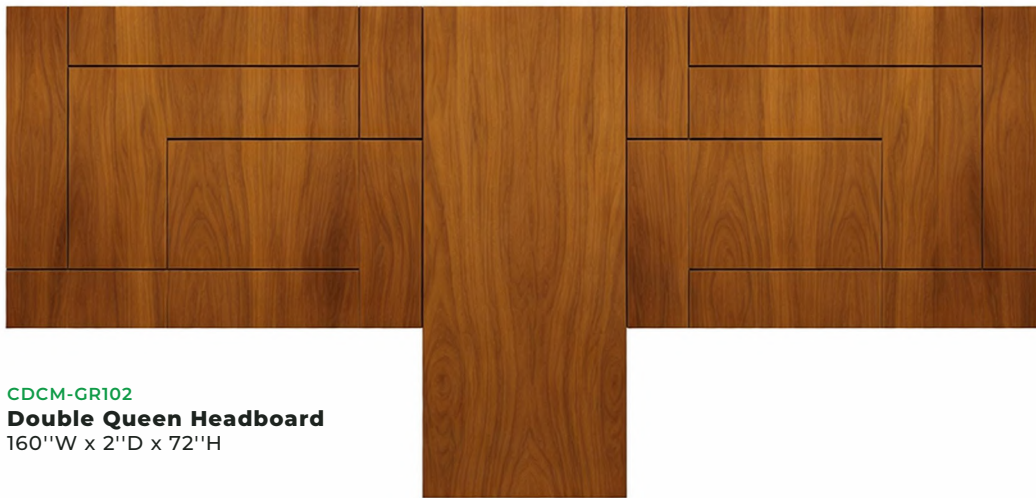

CDCM-GR102
Double Queen Headboard
160"W x 2"D x 72"H