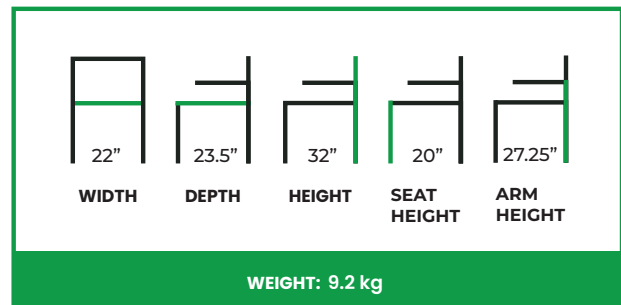

ASTER ARMCHAIR

COLLECTION: Euro

EU-001AC

The Aster Armchair is designed to offer exceptional comfort through its softly enveloping form and carefully shaped backrest. The gently curved back wraps around the sitter, providing supportive contact along the shoulders and upper back while encouraging a relaxed, natural posture. This embracing geometry creates a sense of comfort and stability without feeling heavy or restrictive.

The contoured seat and integrated arm structure work in harmony with the backrest to support extended seating, making the chair as comfortable as it is inviting. Balanced by a clean, well-proportioned base, the Aster Armchair delivers a thoughtful blend of ergonomic support and modern elegance, ideal for dining and hospitality environments where comfort and design must coexist.

KEY FEATURES:

- **Commercial-Grade Construction**
  Built for durability and daily use in high-traffic hospitality environments
- **Contract-Grade Foam**
  Premium cushioning engineered for long-lasting comfort and shape retention.
- **Solid Wood Frame**

FRAME: Solid Wood

FINISH OPTIONS: EURO FINISH 1 | EURO FINISH 2

UPHOLSTERY OPTIONS: FABRIC + VINYL EU

MINIMUM ORDER QUANTITY:

- Standard: 6 units

COM REQUIREMENTS: 1.5 yards