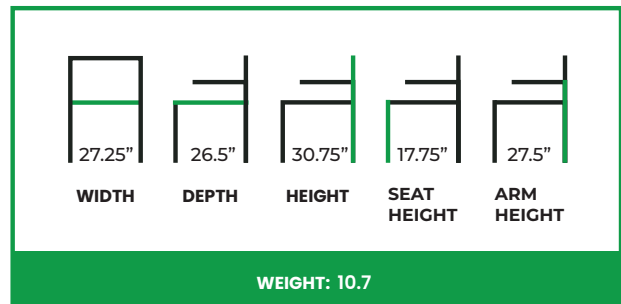

The Aster Lounge Chair features a softly enveloping form defined by gentle curves and a welcoming, lounge-oriented silhouette. Its rounded backrest wraps comfortably around the sitter, providing supportive contact along the upper back and shoulders while creating a sense of ease and enclosure. Integrated arm details and smooth transitions between elements give the chair a sculptural quality that feels both modern and inviting.

Designed for relaxed, extended seating, the generously cushioned seat and supportive back encourage comfort without sacrificing visual clarity. Balanced by a clean, well-proportioned base, the Aster Lounge Chair brings a calm, contemporary presence to hospitality lounges, social spaces, and interiors that value softness, comfort, and refined design.