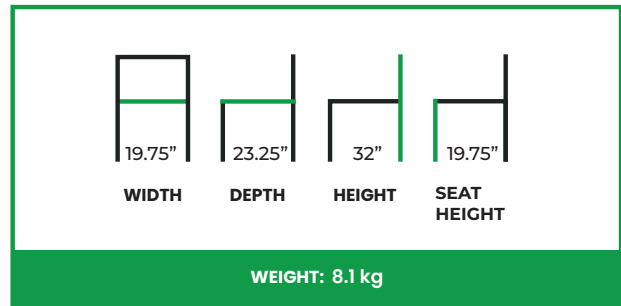

ASTER SIDE CHAIR

COLLECTION: Euro

EU-001SC

The Aster Side Chair features a gentle, inviting silhouette defined by soft curves and a compact, refined form. Its rounded backrest provides comfortable support while maintaining a light, approachable presence well suited to dining environments. Clean proportions and smooth transitions give the chair a calm, modern aesthetic that feels warm without excess.

Designed for everyday comfort, the contoured seat and supportive back encourage relaxed, upright posture. Balanced by a stable, well-proportioned base, the Aster Side Chair offers a thoughtful blend of comfort and contemporary design, making it an inviting choice for dining rooms, cafés, and hospitality interiors that value softness, simplicity, and modern elegance.

KEY FEATURES:

- **Commercial-Grade Construction**
  Built for durability and daily use in high-traffic hospitality environments
- **Contract-Grade Foam**
  Premium cushioning engineered for long-lasting comfort and shape retention.
- **Solid Wood Frame**

FRAME: Solid Wood

FINISH OPTIONS: EURO FINISH 1 | EURO FINISH 2

UPHOLSTERY OPTIONS: FABRIC + VINYL EU

MINIMUM ORDER QUANTITY:

- Standard: 8 units

COM REQUIREMENTS: 1.2 yards