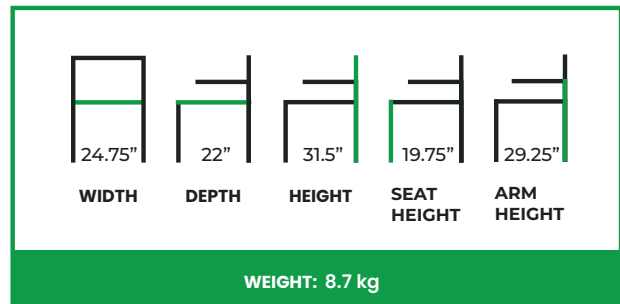

BONNIE ARMCHAIR

COLLECTION: Euro

EU-002AC

The Bonnie Armchair is characterized by a fluid, embracing silhouette that blends soft geometry with refined structure. Its continuous, wraparound backrest curves gently into the arms, creating a supportive form that naturally cradles the sitter while maintaining an open, airy presence. The compact profile and smooth transitions between elements give the chair a sculptural quality that feels both contemporary and inviting.

Designed for comfort as well as visual impact, the contoured seat and supportive backrest encourage relaxed, upright seating suitable for extended use. Grounded by a clean, well-proportioned base, the Bonnie Armchair offers a harmonious balance of softness and stability, making it well suited to dining, hospitality, and social spaces that value comfort with a refined, modern sensibility.

KEY FEATURES:

- **Commercial-Grade Construction**
  Built for durability and daily use in high-traffic hospitality environments
- **Contract-Grade Foam**
  Premium cushioning engineered for long-lasting comfort and shape retention
- **Solid Wood Frame**

FRAME: Solid Wood

FINISH OPTIONS: EURO FINISH 1 | EURO FINISH 2

UPHOLSTERY OPTIONS: FABRIC + VINYL EU

MINIMUM ORDER QUANTITY:

- Standard: 6 units

COM REQUIREMENTS: 1.5 yards