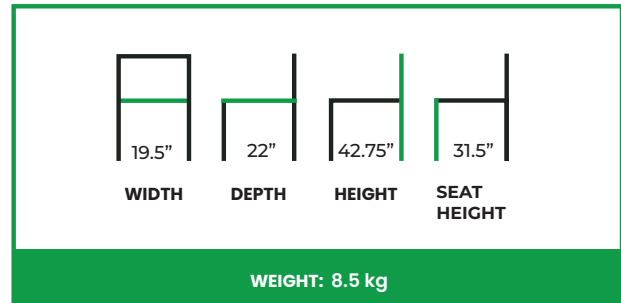

KEY FEATURES:

- **Commercial-Grade Construction**
  Built for durability and daily use in high-traffic hospitality environments
- **Contract-Grade Foam**
  Premium cushioning engineered for long-lasting comfort and shape retention.
- **Solid Wood Frame**

FRAME: Solid Wood

FINISH OPTIONS: EURO FINISH 1 | EURO FINISH 2

UPHOLSTERY OPTIONS: FABRIC + VINYL EU

MINIMUM ORDER QUANTITY:

- Standard: 6 units

COM REQUIREMENTS: 0.75 yard