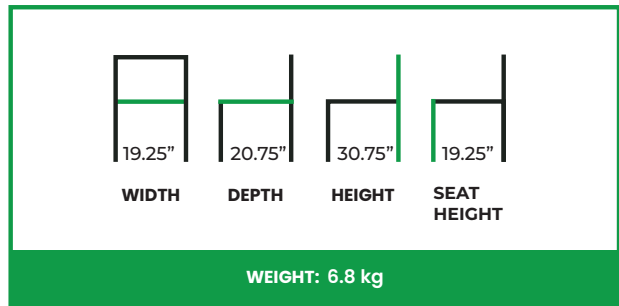

KEY FEATURES:

- **Commercial-Grade Construction**
  Built for durability and daily use in high-traffic hospitality environments
- **Contract-Grade Foam**
  Premium cushioning engineered for long-lasting comfort and shape retention.
- **Solid Wood Frame**

FRAME: Solid Wood

FINISH OPTIONS: EURO FINISH 1 | EURO FINISH 2

UPHOLSTERY OPTIONS: FABRIC + VINYL EU

MINIMUM ORDER QUANTITY:

- Standard: 8 units

COM REQUIREMENTS: 0.7 yard