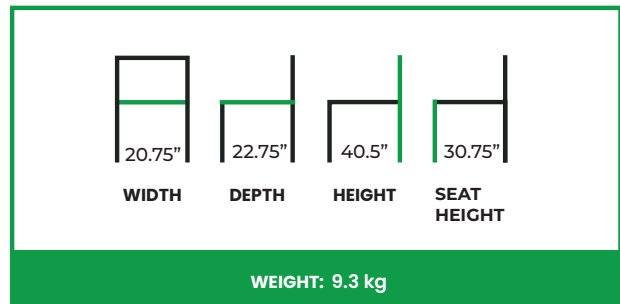

The Conrad Wicker Barstool blends refined structure with woven detail, creating a bar-height silhouette that feels both airy and composed. Its gently curved wicker backrest introduces texture and visual openness, offering supportive contact while allowing the design to remain light and unobtrusive. The streamlined frame and balanced proportions give the stool a clean, architectural presence well suited to modern interiors.

Designed for comfort and durability in dining and hospitality environments, the contoured seat supports relaxed, upright seating, while an integrated metal footrest adds stability and everyday functionality. The Conrad Wicker Barstool delivers a thoughtful balance of craftsmanship and modern restraint, making it an inviting choice for bars and counters that value texture, comfort, and refined simplicity.