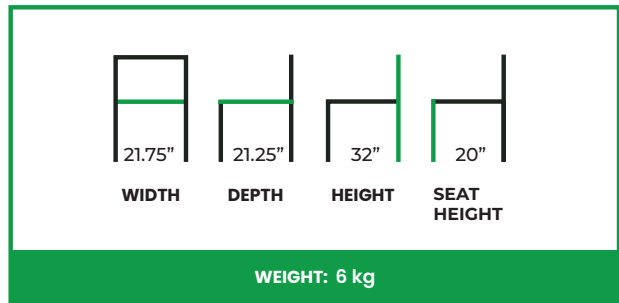

KEY FEATURES:

- **Commercial-Grade Construction**
  Built for durability and daily use in high-traffic hospitality environments
- **Contract-Grade Foam**
  Premium cushioning engineered for long-lasting comfort and shape retention.
- **Solid Wood Frame**

FRAME: Solid Wood

FINISH OPTIONS: EURO FINISH 1 | EURO FINISH 2

UPHOLSTERY OPTIONS: FABRIC + VINYL EU

MINIMUM ORDER QUANTITY:

- Standard: 8 units

COM REQUIREMENTS: 0.7 yard