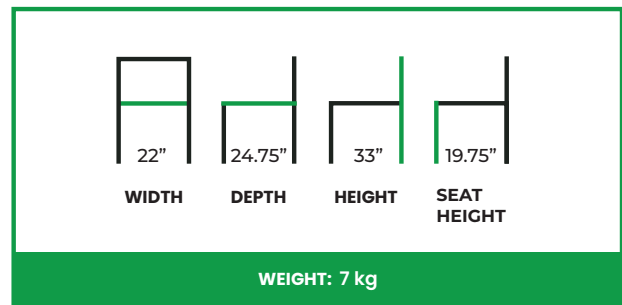

DARCY SIDE CHAIR

COLLECTION: Euro

EU-004SC

The Darcy Side Chair presents a refined silhouette defined by soft curves and clean, contemporary lines. Its gently rounded backrest offers supportive contact while maintaining a light, streamlined profile well suited to dining environments. The smooth transition between the seat and back creates a cohesive form that feels composed and inviting.

Designed for comfortable, upright seating, the contoured seat supports extended use without visual heaviness. Balanced by a stable, well-proportioned base, the Darcy Side Chair delivers a thoughtful blend of comfort and modern restraint, making it an elegant choice for dining rooms, restaurants, and hospitality interiors seeking understated sophistication.

KEY FEATURES:

- **Commercial-Grade Construction**
  Built for durability and daily use in high-traffic hospitality environments
- **Contract-Grade Foam**
  Premium cushioning engineered for long-lasting comfort and shape retention.
- **Solid Wood Frame**

FRAME: Solid Wood

FINISH OPTIONS: EURO FINISH 1 | EURO FINISH 2

UPHOLSTERY OPTIONS: FABRIC + VINYL EU

MINIMUM ORDER QUANTITY:

- Standard: 8 units

COM REQUIREMENTS: 1.3 yards