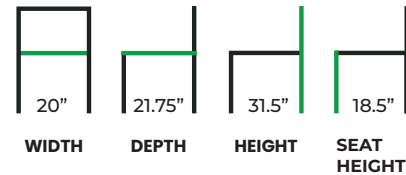

FAUST SIDE CHAIR

COLLECTION: Euro

EU-005SC

The Faust Side Chair presents a timeless, pared-back silhouette defined by its straightforward lines and balanced proportions. The ladder-style backrest introduces a sense of rhythm and structure while providing comfortable, upright support. Its clean frame and open construction give the chair a light, honest presence that feels both classic and contemporary.

Designed for everyday dining, the contoured seat offers reliable comfort while maintaining a streamlined profile. Grounded by a stable, well-proportioned base, the Faust Side Chair is a versatile choice for dining rooms, cafés, and hospitality interiors that value simplicity, durability, and enduring design.

WEIGHT: 4.1 kg

KEY FEATURES:

- **Commercial-Grade Construction**
  Built for durability and daily use in high-traffic hospitality environments
- **Contract-Grade Foam**
  Premium cushioning engineered for long-lasting comfort and shape retention.
- **Solid Wood Frame**

FRAME: Solid Wood

FINISH OPTIONS: EURO FINISH 1 | EURO FINISH 2

UPHOLSTERY OPTIONS: FABRIC + VINYL EU

MINIMUM ORDER QUANTITY:

- Standard: 8 units

COM REQUIREMENTS: 0.7 yard