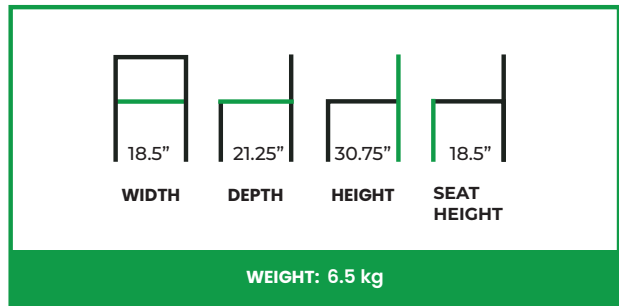

The Marius Side Chair features a refined, understated silhouette defined by clean lines and thoughtful proportions. Its gently contoured backrest provides comfortable support while maintaining a slim, unobtrusive profile well suited to dining environments. The open frame and balanced stance give the chair a light, architectural presence.

Designed for comfortable, upright seating, the contoured seat encourages ease during extended use without compromising visual clarity. With its simple form and durable construction, the Marius Side Chair is an ideal choice for dining rooms, cafés, and hospitality interiors seeking modern restraint, functionality, and everyday comfort.