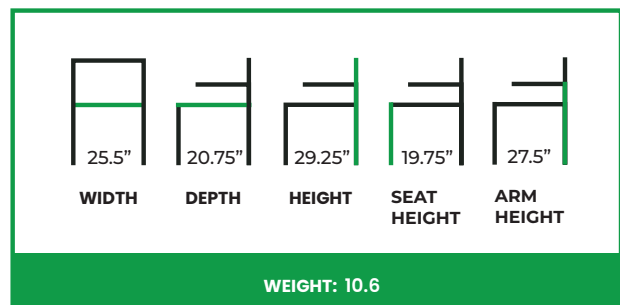

The Pavel Armchair (Upholstered Back) presents a bold, architectural silhouette defined by strong vertical elements and a softened seating form. The fully upholstered backrest provides comfortable support across the upper back, while its gently curved shape adds warmth and approachability to the chair's structured frame. Integrated arms and clean transitions between elements reinforce a sense of cohesion and thoughtful design.

Designed for dining and hospitality environments, the contoured seat and supportive backrest encourage relaxed, upright seating suitable for extended use. Grounded by a solid, well-proportioned base, the Pavel Armchair balances firmness and comfort, offering a modern, confident presence that complements both contemporary and design-forward interiors.