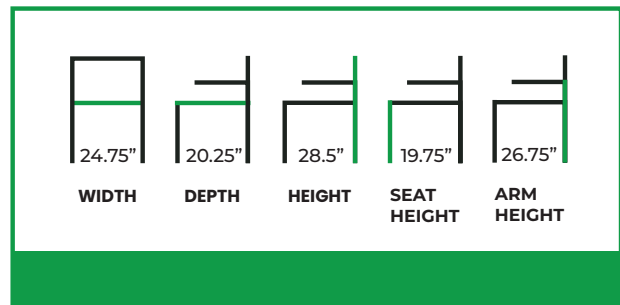

PAVEL ARMCHAIR WOOD BACK

COLLECTION: Euro

EU-008AC-WB

The Pavel Armchair (Wood Back) expresses the Pavel design through a sculpted, open backrest that emphasizes structure, material, and clarity of form. The gently curved wood back creates a continuous line across the rear of the chair, providing support while maintaining an open, architectural presence. Strong vertical legs and integrated arms give the chair a grounded, confident stance balanced by the softness of its curved elements.

A contoured upholstered seat adds comfort and contrast, allowing the chair to feel inviting without compromising its clean, modern profile. Designed for dining and hospitality settings, the Pavel Armchair balances bold geometry with everyday usability, offering a composed, contemporary aesthetic rooted in thoughtful craftsmanship.

KEY FEATURES:

- **Commercial-Grade Construction**
  Built for durability and daily use in high-traffic hospitality environments
- **Contract-Grade Foam**
  Premium cushioning engineered for long-lasting comfort and shape retention
- **Solid Wood Frame**

FRAME: Solid Wood

FINISH OPTIONS: EURO FINISH 1 | EURO FINISH 2

UPHOLSTERY OPTIONS: FABRIC + VINYL EU

MINIMUM ORDER QUANTITY:

- Standard: 6 units

COM REQUIREMENTS: 0.8 yard