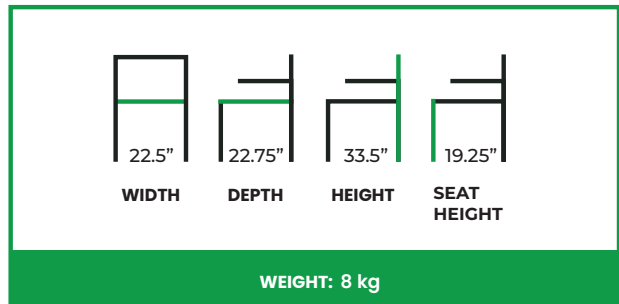

GIDEON ARMCHAIR SLIM ARM

COLLECTION: Euro

EU-010AC-SA

The Gideon Armchair (Slim Arm) presents a contemporary silhouette defined by fluid lines and a streamlined, sculptural form. The slim backrest curves gently around the sitter, offering subtle support while maintaining an open, lightweight profile. Integrated arms flow seamlessly into the back, creating a continuous shape that balances comfort with visual restraint.

Designed for versatility in dining and hospitality settings, the contoured seat and supportive back encourage relaxed, upright seating without excess bulk. Slender legs and clean proportions reinforce the chair's airy presence, making the Gideon Armchair an elegant solution for interiors seeking modern comfort with a refined, unobtrusive aesthetic.

KEY FEATURES:

- **Commercial-Grade Construction**
  Built for durability and daily use in high-traffic hospitality environments
- **Contract-Grade Foam**
  Premium cushioning engineered for long-lasting comfort and shape retention
- **Solid Wood Frame**

FRAME: Solid Wood

FINISH OPTIONS: EURO FINISH 1 | EURO FINISH 2

UPHOLSTERY OPTIONS: FABRIC + VINYL EU

MINIMUM ORDER QUANTITY:

- Standard: 6 units

COM REQUIREMENTS: 1.1 yards