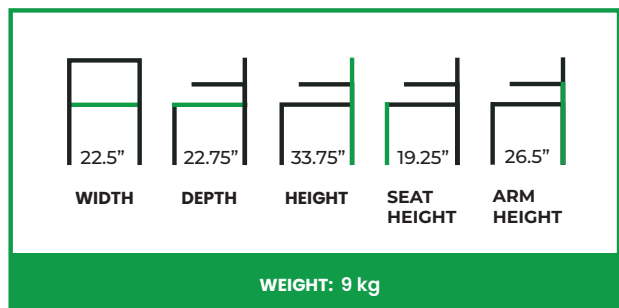

KEY FEATURES:

- **Commercial-Grade Construction**
  Built for durability and daily use in high-traffic hospitality environments
- **Contract-Grade Foam**
  Premium cushioning engineered for long-lasting comfort and shape retention
- **Solid Wood Frame**

FRAME: Solid Wood

FINISH OPTIONS: EURO FINISH 1 | EURO FINISH 2

UPHOLSTERY OPTIONS: FABRIC + VINYL EU

MINIMUM ORDER QUANTITY:

- Standard: 6 units

COM REQUIREMENTS: 1.5 yards