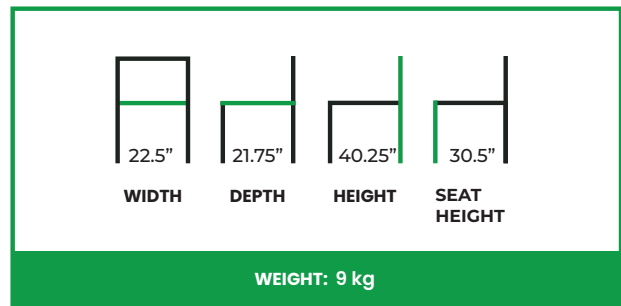

The Gideon Barstool carries the fluid, contemporary language of the Gideon collection into a refined bar-height form. Its gently curved backrest and integrated arms create an embracing silhouette that supports the sitter while maintaining a light, open presence. The sculpted seat and balanced proportions give the stool a poised, architectural profile well suited to modern interiors.

Designed for relaxed, upright seating, the contoured seat and supportive back encourage comfort during extended use. Slender legs and an integrated footrest provide stability without visual heaviness, making the Gideon Barstool an elegant and versatile choice for dining counters, bars, and hospitality environments seeking modern comfort with refined restraint.