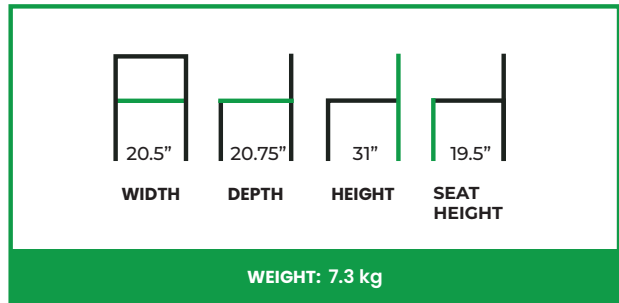

SIGRID SIDE CHAIR

COLLECTION: Euro

EU-010SC

The Sigrid Side Chair presents a refined, modern silhouette defined by soft curves and confident proportions. Its gently arched backrest provides supportive contact while maintaining a clean, uncluttered profile suited to dining environments. The balanced frame and subtle detailing give the chair a composed presence that feels both contemporary and inviting.

Designed for comfortable, upright seating, the contoured seat supports extended use without visual heaviness. Grounded by a stable, well-proportioned base, the Sigrid Side Chair offers a thoughtful blend of comfort and modern restraint, making it an elegant choice for dining rooms, cafés, and hospitality interiors.