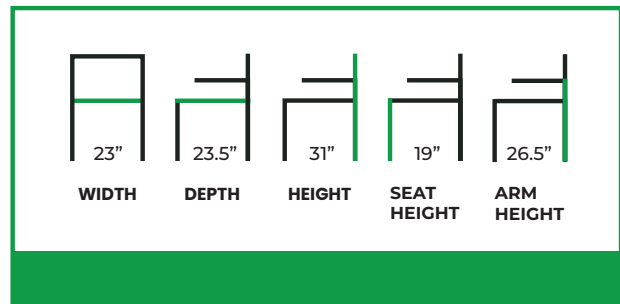

KAMDYN ARMCHAIR

COLLECTION: Euro

EU-053AC

The Kamdyn Armchair is defined by its clean architectural frame and structured, rectilinear silhouette. A solid wood perimeter forms the arms and legs in a continuous composition, establishing a strong linear outline that emphasizes precision and proportion. The upholstered seat and back are inset within the frame, creating a refined contrast between structural clarity and tailored comfort. Crisp edges and disciplined lines reinforce the chair's composed geometry, giving it a confident, contemporary presence.

Designed for supportive, upright seating, the padded backrest and generously proportioned seat provide comfort without compromising its streamlined profile. Subtle horizontal stretchers strengthen the base while adding visual rhythm to the overall form.