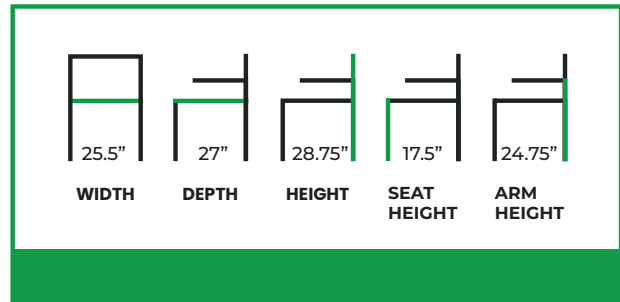

KAMDYN LOUNGE CHAIR

COLLECTION: Euro

EU-057LC

The Kamdyn Lounge Chair extends the collection's architectural language into a lower, more relaxed profile. A solid wood frame forms a strong rectilinear outline, with clean, squared arms and tapered legs establishing a disciplined structural presence. The upholstered seat and back are precisely inset within the frame, creating a refined contrast between the linear wood construction and the tailored softness of the cushioning. Crisp edges and balanced proportions give the chair a composed, modern silhouette.

Designed for a more relaxed seating posture, the deeper seat and supportive backrest enhance comfort while maintaining the chair's structured geometry. Horizontal stretchers subtly reinforce the base, adding visual rhythm and stability without interrupting the clean lines of the frame.