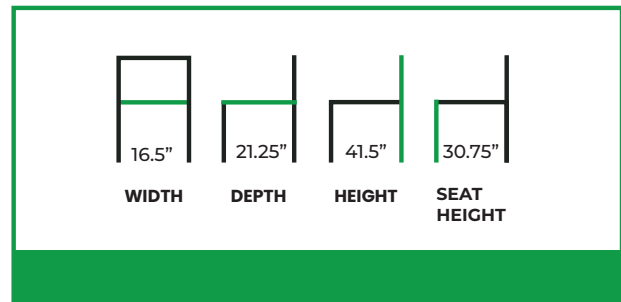

# KAMDYN BARSTOOL

**COLLECTION:** Euro

**EU-058BS**

The Kamdyn Barstool carries forward the collection's architectural clarity in a taller, more vertical composition. A solid wood frame defines the perimeter, with clean, rectilinear arms and legs forming a structured outline that emphasizes precision and proportion. The upholstered seat and back are inset within the frame, creating a refined contrast between the linear wood construction and the tailored softness of the cushioning. Crisp edges and disciplined geometry give the barstool a confident, modern presence.

Elevated to bar height, the design incorporates integrated footrests that reinforce the base while providing practical support and visual balance. The padded backrest and generously proportioned seat maintain upright comfort suited to extended dining or social settings.