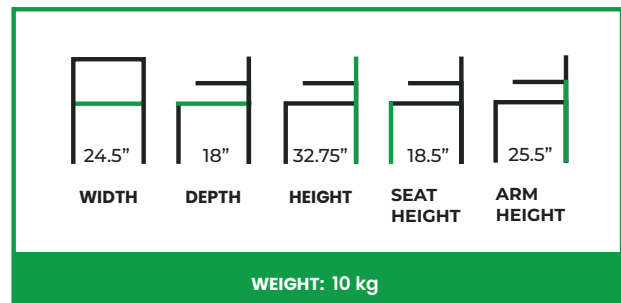

ARI ARMCHAIR

COLLECTION: Euro

EU-1056AC

The Ari Armchair is defined by a confident, mid-century-inspired silhouette refined through clean lines and precise proportions. Gently curved arms extend seamlessly from the backrest, creating a continuous frame that balances openness with support. The subtly angled back and generously proportioned seat offer a relaxed yet upright posture, while the sculpted legs provide visual lightness and structural stability.

Offered in three distinct configurations, the Ari Armchair allows for varied expressions of the same cohesive design—ranging from streamlined and architectural to warm and inviting. Each option emphasizes thoughtful craftsmanship, smooth transitions, and a strong sense of balance between structure and comfort. Well suited for dining rooms, hospitality interiors, and social spaces, the Ari Armchair delivers a timeless form with versatile character and enduring appeal.

KEY FEATURES:

- **Commercial-Grade Construction**
  Built for durability and daily use in high-traffic hospitality environments
- **Contract-Grade Foam**
  Premium cushioning engineered for long-lasting comfort and shape retention.
- **Solid Wood Frame**

FRAME: Solid Wood

FINISH OPTIONS: EURO FINISH 1 | EURO FINISH 2

UPHOLSTERY OPTIONS: FABRIC + VINYL EU

MINIMUM ORDER QUANTITY:

- Standard: 6 units

COM REQUIREMENTS: 0.8 yard