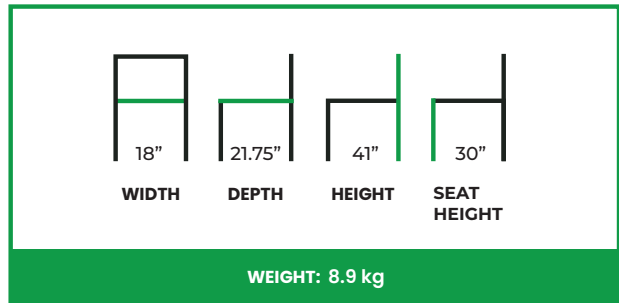

KEY FEATURES:

- **Commercial-Grade Construction**
  Built for durability and daily use in high-traffic hospitality environments
- **Contract-Grade Foam**
  Premium cushioning engineered for long-lasting comfort and shape retention.
- **Solid Wood Frame**

FRAME: Solid Wood

FINISH OPTIONS: EURO FINISH 1 | EURO FINISH 2

UPHOLSTERY OPTIONS: FABRIC + VINYL EU

MINIMUM ORDER QUANTITY:

- Standard: 6 units

COM REQUIREMENTS: 0.7 yard