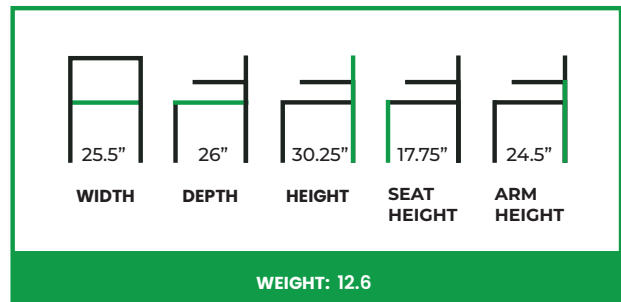

The Ari Lounge Chair expands the Ari collection with a relaxed, mid-century-inspired silhouette refined through clean lines and confident proportions. Gently curved arms extend from the backrest to create an open yet supportive frame, offering a welcoming posture without visual heaviness. The slightly reclined back and generously cushioned seat encourage ease, making the chair well suited for lounge and social settings.

Available in three distinct design expressions, the Ari Lounge Chair allows for variation in character while maintaining a consistent architectural language. Each version emphasizes thoughtful craftsmanship, balanced structure, and everyday comfort, giving the chair a versatile presence that transitions seamlessly between hospitality lounges, waiting areas, and refined residential interiors.