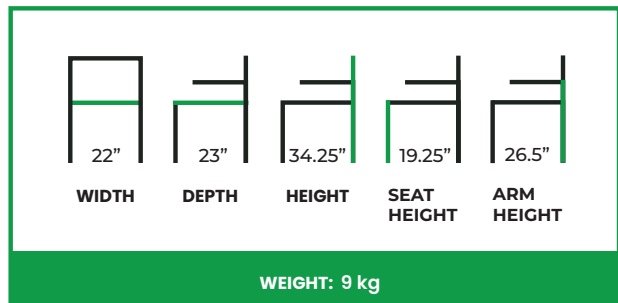

This fully upholstered version is available in two arm configurations. The Open Arm option highlights the flowing silhouette of the wood frame, offering a lighter and more open profile. The Panel Arm option incorporates upholstered arm panels that add visual depth and a more defined presence. Both variations maintain the same proportions, solid construction, and design language that characterize the Moussy collection.