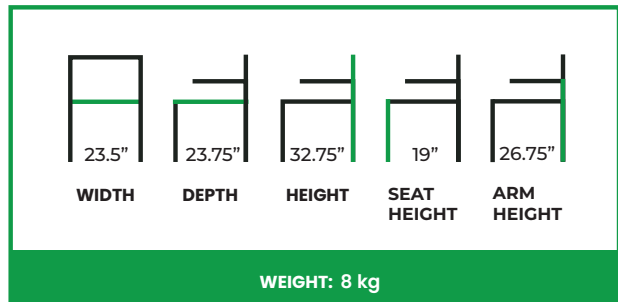

KEY FEATURES:

- **Commercial-Grade Construction**
  Built for durability and daily use in high-traffic hospitality environments
- **Contract-Grade Foam**
  Premium cushioning engineered for long-lasting comfort and shape retention.
- **Solid Wood Frame**

FRAME: Solid Wood

FINISH OPTIONS: EURO FINISH 1 | EURO FINISH 2

UPHOLSTERY OPTIONS: FABRIC + VINYL EU

MINIMUM ORDER QUANTITY:

- Standard: 6 units

COM REQUIREMENTS: 0.8 yard