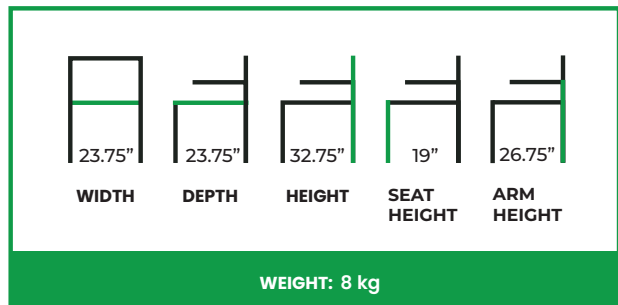

KEY FEATURES:

- **Commercial-Grade Construction**
  Built for durability and daily use in high-traffic hospitality environments
- **Contract-Grade Foam**
  Premium cushioning engineered for long-lasting comfort and shape retention.
- **Solid Wood Frame**

FRAME: Solid Wood

FINISH OPTIONS: EURO FINISH 1 | EURO FINISH 2

UPHOLSTERY OPTIONS: FABRIC + VINYL EU

MINIMUM ORDER QUANTITY:

- Standard: 6 units

COM REQUIREMENTS: 0.7 yard