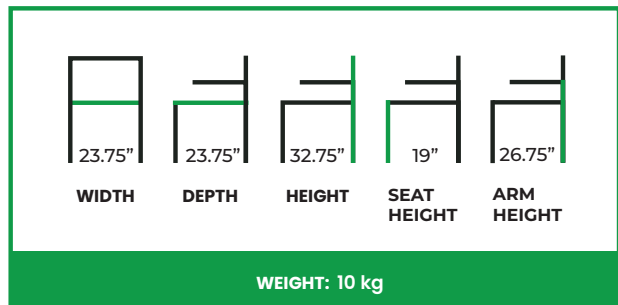

This fully upholstered version is available in two arm configurations. The Open Arm option highlights the flowing silhouette of the wood frame, offering a lighter and more open profile. The Panel Arm option incorporates upholstered arm panels that add visual depth and a more defined presence. Both variations maintain the same proportions, solid construction, and design language that characterize the Moussy collection.