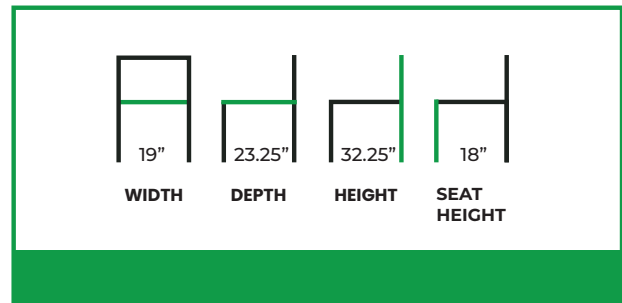

BERLIN SIDE CHAIR

COLLECTION: Euro

EU-1105C

The Berlin Side Chair combines strong, architectural lines with a softened seating form, creating a refined silhouette suited to dining environments. Its structured frame provides a confident presence, while the gently contoured seat and supportive backrest offer comfort without compromising clarity of form. Clean transitions between elements give the chair a composed, modern profile.

Designed for comfortable, upright seating, the Berlin Side Chair supports extended use through its well-proportioned seat and back. Grounded by a stable base and precise craftsmanship, it is an ideal choice for dining rooms, restaurants, and hospitality interiors seeking modern structure paired with everyday comfort.

KEY FEATURES:

- **Commercial-Grade Construction**
  Built for durability and daily use in high-traffic hospitality environments
- **Contract-Grade Foam**
  Premium cushioning engineered for long-lasting comfort and shape retention.
- **Solid Wood Frame**

FRAME: Solid Wood

FINISH OPTIONS: EURO FINISH 1 | EURO FINISH 2

UPHOLSTERY OPTIONS: FABRIC + VINYL EU

MINIMUM ORDER QUANTITY:

- Standard: 8 units

COM REQUIREMENTS: 1 yard