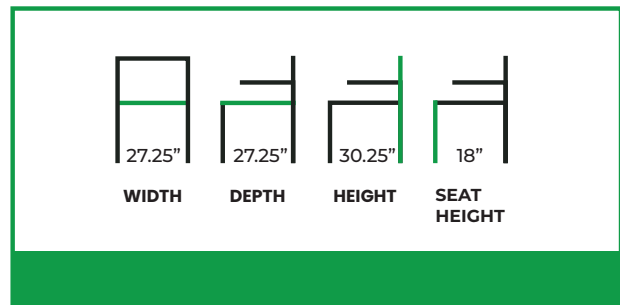

KEY FEATURES:

- **Commercial-Grade Construction**
  Built for durability and daily use in high-traffic hospitality environments
- **Contract-Grade Foam**
  Premium cushioning engineered for long-lasting comfort and shape retention.
- **Solid Wood Frame**

FRAME: Solid Wood

FINISH OPTIONS: EURO FINISH 1 | EURO FINISH 2

UPHOLSTERY OPTIONS: FABRIC + VINYL EU

MINIMUM ORDER QUANTITY:

- Standard: 4 units

COM REQUIREMENTS: 2.2 yards