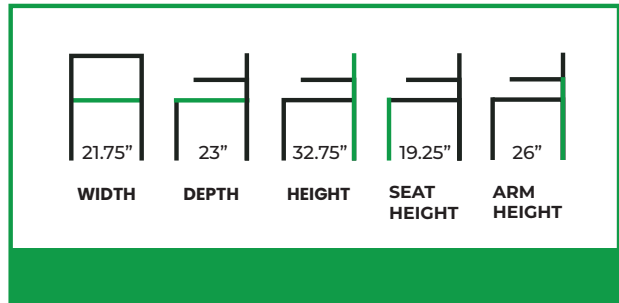

The Wespes Armchair features a refined silhouette defined by its softly curved backrest and gently sculpted arm supports. The upholstered seat provides comfortable support, while the slender, tapered legs and solid wood frame create a light and balanced profile suited for hospitality dining environments.

This design is available in two back options: a fully upholstered version for a seamless, soft appearance, or a combination version with an upholstered front and exposed wood back, offering a subtle contrast of materials while maintaining the chair's clean and elegant character.