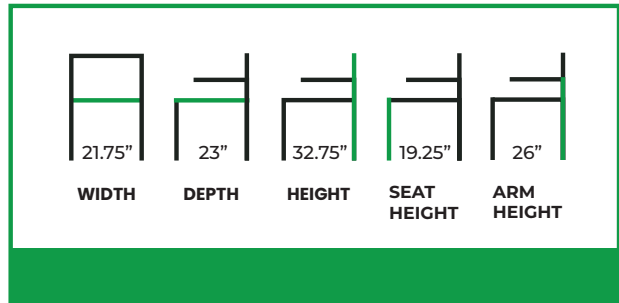

KEY FEATURES:

- **Commercial-Grade Construction**
  Built for durability and daily use in high-traffic hospitality environments
- **Contract-Grade Foam**
  Premium cushioning engineered for long-lasting comfort and shape retention
- **Solid Wood Frame**

FRAME: Solid Wood

FINISH OPTIONS: EURO FINISH 1 | EURO FINISH 2

UPHOLSTERY OPTIONS: FABRIC + VINYL EU

MINIMUM ORDER QUANTITY:

- Standard: 6 units

COM REQUIREMENTS: 1.2 yards