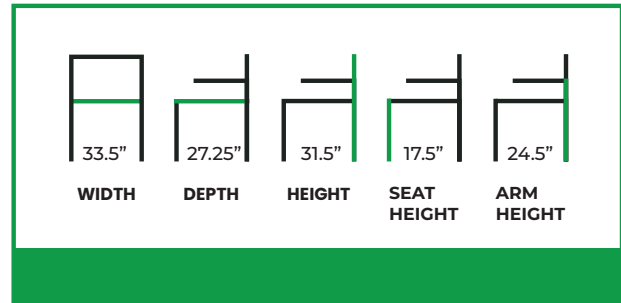

Supported by a solid wood frame with slender tapered legs, the chair maintains a light and balanced presence despite its generous proportions. The clean lines and refined profile allow the Wespes Lounge Chair to integrate easily into a variety of interior environments, offering both visual warmth and lasting comfort.