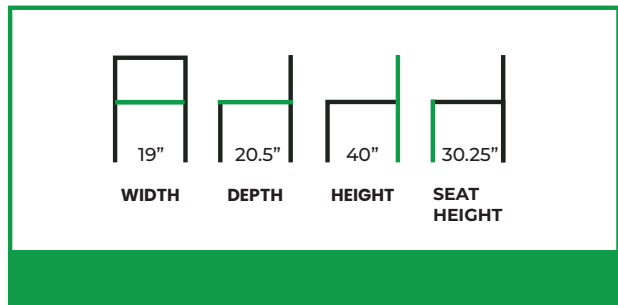

WESPES BARSTOOL FULLY UPHOLSTERED

COLLECTION: Euro

EU-1128BS-UU

The Wespes Barstool features a refined silhouette defined by its gently curved backrest and supportive upholstered seat, creating a comfortable and balanced seating experience suited for hospitality dining and bar environments. The clean, tailored lines and solid wood frame give the design a contemporary yet timeless character, while the elevated proportions maintain a light and elegant profile.

The barstool is available in two back options to suit different interior styles. The fully upholstered version offers a seamless, soft appearance, while the wood back version introduces a natural material contrast with an exposed wood back panel paired with the upholstered seat.