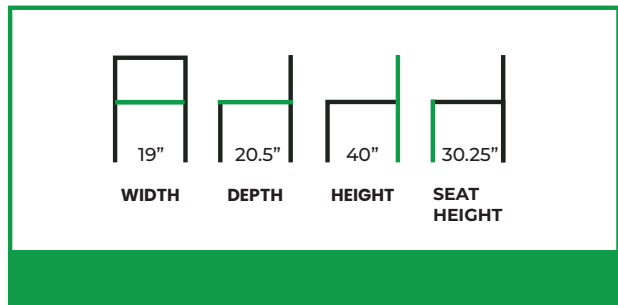

WESPES BARSTOOL WOOD BACK

COLLECTION: Euro

EU-1128BS-UUW

The Wespes Barstool features a refined silhouette defined by its gently curved backrest and supportive upholstered seat, creating a comfortable and balanced seating experience suited for hospitality dining and bar environments. The clean, tailored lines and solid wood frame give the design a contemporary yet timeless character, while the elevated proportions maintain a light and elegant profile.

The barstool is available in two back options to suit different interior styles. The fully upholstered version offers a seamless, soft appearance, while the wood back version introduces a natural material contrast with an exposed wood back panel paired with the upholstered seat.