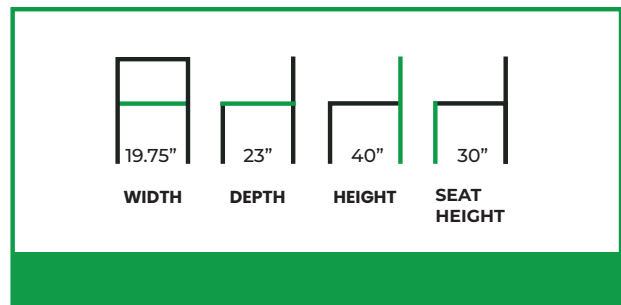

HONOLULU BARSTOOL

COLLECTION: Euro

EU-1176BS

The Honolulu Barstool blends refined craftsmanship with relaxed sophistication. A gently curved wood frame wraps around the upholstered seat and back, creating a soft architectural silhouette that feels both supportive and inviting.

The woven cane detail along the outer back introduces texture and warmth, adding visual depth while maintaining a clean, tailored profile. Fully upholstered interior panels enhance comfort, while the tapered legs provide a grounded yet elegant stance. Thoughtfully balanced between contemporary and classic influences, the Honolulu Lounge Chair is well suited for hospitality lounges, guest rooms, and upscale residential environments.

KEY FEATURES:

- **Commercial-Grade Construction**
  Built for durability and daily use in high-traffic hospitality environments
- **Contract-Grade Foam**
  Premium cushioning engineered for long-lasting comfort and shape retention.
- **Solid Wood Frame**

FRAME: Solid Wood

FINISH OPTIONS: EURO FINISH 1 | EURO FINISH 2

UPHOLSTERY OPTIONS: FABRIC + VINYL EU

MINIMUM ORDER QUANTITY:

- Standard: 6 units

COM REQUIREMENTS: 1 yard