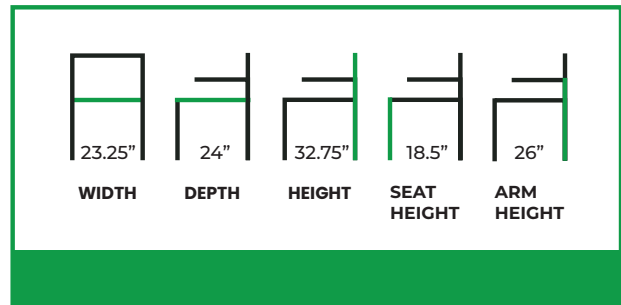

The Honolulu Armchair brings architectural refinement to dining-height seating. A gently curved wood frame defines its silhouette, wrapping around fully upholstered interior panels for a clean, tailored appearance.

The woven cane detail along the outer back introduces subtle texture and visual contrast, while the integrated arm supports provide comfort without adding visual weight. Tapered legs complete the design with a balanced, grounded stance.