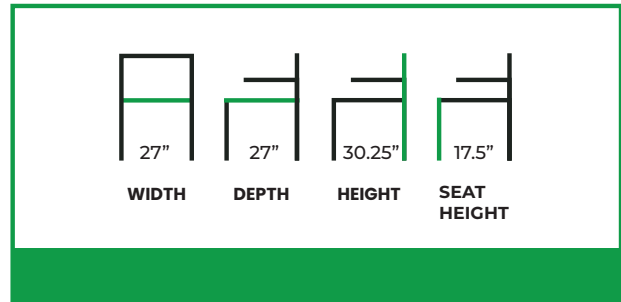

KEY FEATURES:

- **Commercial-Grade Construction**
  Built for durability and daily use in high-traffic hospitality environments
- **Contract-Grade Foam**
  Premium cushioning engineered for long-lasting comfort and shape retention.
- **Solid Wood Frame**

FRAME: Solid Wood

FINISH OPTIONS: EURO FINISH 1 | EURO FINISH 2

UPHOLSTERY OPTIONS: FABRIC + VINYL EU

MINIMUM ORDER QUANTITY:

- Standard: 4 units

COM REQUIREMENTS: 1.5 yards