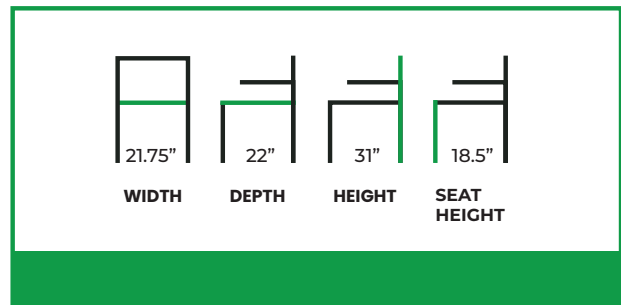

KEY FEATURES:

- **Commercial-Grade Construction**
  Built for durability and daily use in high-traffic hospitality environments
- **Contract-Grade Foam**
  Premium cushioning engineered for long-lasting comfort and shape retention.
- **Solid Wood Frame**

FRAME: Solid Wood

FINISH OPTIONS: EURO FINISH 1 | EURO FINISH 2

UPHOLSTERY OPTIONS: FABRIC + VINYL EU

MINIMUM ORDER QUANTITY:

- Standard: 6 units

COM REQUIREMENTS: 0.8 yard