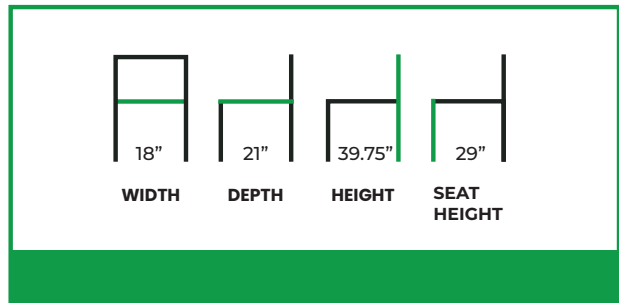

KEY FEATURES:

- **Commercial-Grade Construction**
  Built for durability and daily use in high-traffic hospitality environments
- **Contract-Grade Foam**
  Premium cushioning engineered for long-lasting comfort and shape retention.
- **Solid Wood Frame**

FRAME: Solid Wood

FINISH OPTIONS: EURO FINISH 1 | EURO FINISH 2

UPHOLSTERY OPTIONS: FABRIC + VINYL EU

MINIMUM ORDER QUANTITY:

- Standard: 6 units

COM REQUIREMENTS: 0.7 yard