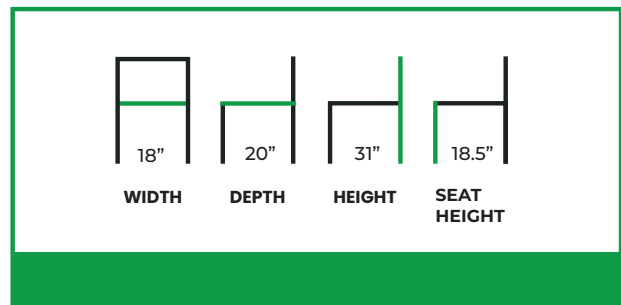

KEY FEATURES:

- **Commercial-Grade Construction**
  Built for durability and daily use in high-traffic hospitality environments
- **Contract-Grade Foam**
  Premium cushioning engineered for long-lasting comfort and shape retention.
- **Solid Wood Frame**

FRAME: Solid Wood

FINISH OPTIONS: EURO FINISH 1 | EURO FINISH 2

UPHOLSTERY OPTIONS: FABRIC + VINYL EU

MINIMUM ORDER QUANTITY:

- Standard: 8 units

COM REQUIREMENTS: 0.8 yard