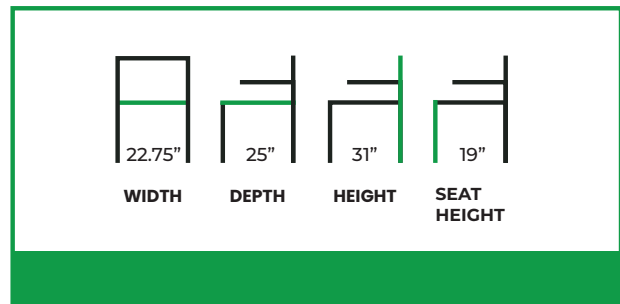

The Ersel Armchair is defined by its compact, architectural silhouette and confident proportions. A structured outer frame gives the chair a grounded presence, while the softly contoured interior surfaces create an inviting seat. Offered with either a thick cushion for a more plush, lounge-oriented feel or a thinner cushion for a cleaner, tailored profile, the design allows for variation without altering its cohesive form.

The supportive backrest and integrated arms provide comfortable enclosure, making the Ersel Armchair well suited for extended seating. Balanced by a stable, well-proportioned base, the chair delivers a refined blend of structure and comfort—ideal for dining, hospitality, and social spaces seeking a composed, modern aesthetic with adaptable character.