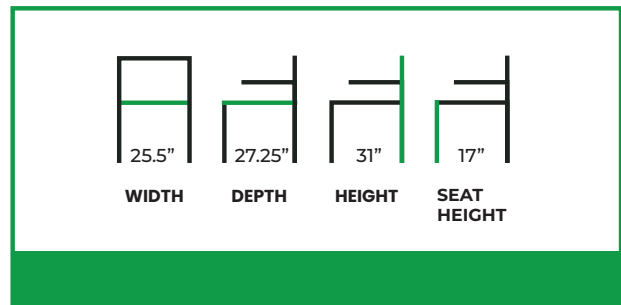

KEY FEATURES:

- **Commercial-Grade Construction**
  Built for durability and daily use in high-traffic hospitality environments
- **Contract-Grade Foam**
  Premium cushioning engineered for long-lasting comfort and shape retention.
- **Solid Wood Frame**

FRAME: Solid Wood

FINISH OPTIONS: EURO FINISH 1 | EURO FINISH 2

UPHOLSTERY OPTIONS: FABRIC + VINYL EU

MINIMUM ORDER QUANTITY:

- Standard: 4 units

COM REQUIREMENTS: 3 yards