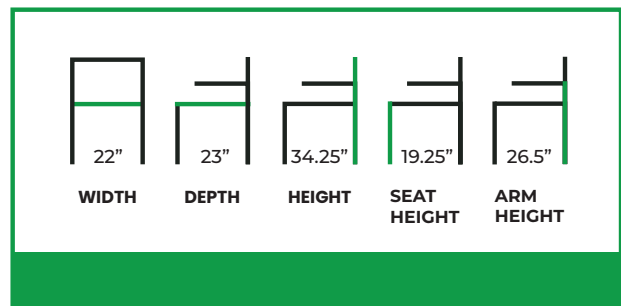

KEY FEATURES:

- **Commercial-Grade Construction**
  Built for durability and daily use in high-traffic hospitality environments
- **Contract-Grade Foam**
  Premium cushioning engineered for long-lasting comfort and shape retention.
- **Solid Wood Frame**

FRAME: Solid Wood

FINISH OPTIONS: EURO FINISH 1 | EURO FINISH 2

UPHOLSTERY OPTIONS: FABRIC + VINYL EU

MINIMUM ORDER QUANTITY:

- Standard: 6 units

COM REQUIREMENTS: 0.9 yard