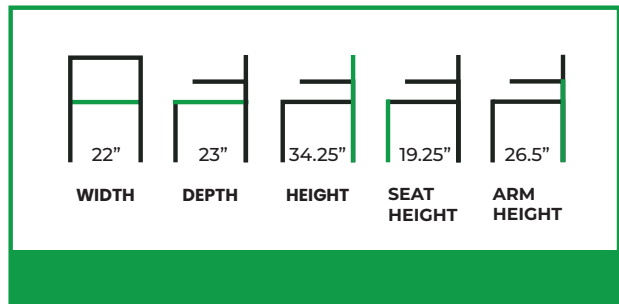

KEY FEATURES:

- **Commercial-Grade Construction**
  Built for durability and daily use in high-traffic hospitality environments
- **Contract-Grade Foam**
  Premium cushioning engineered for long-lasting comfort and shape retention.
- **Solid Wood Frame**

FRAME: Solid Wood

FINISH OPTIONS: EURO FINISH 1 | EURO FINISH 2

UPHOLSTERY OPTIONS: FABRIC + VINYL EU

MINIMUM ORDER QUANTITY:

- Standard: 6 units

COM REQUIREMENTS: 0.7 yard