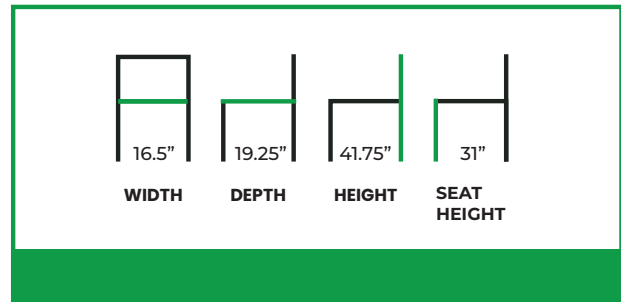

# MEMPHIS BARSTOOL SLAT BACK

**COLLECTION:** Euro

**EU-463BS**

The Memphis Barstool reflects the same clean architectural character that defines the Memphis collection. A gently angled silhouette and solid wood frame create a balanced design that feels both structured and welcoming. The upholstered seat provides comfort and durability for everyday use, while the refined proportions maintain a light, versatile presence suited for hospitality dining and bar environments.

The design is available in four distinct backrest variations, allowing the Memphis Barstool to adapt to a range of interior styles. Options include a fully upholstered back for a softer, more tailored look, a wood back that highlights the natural warmth of the frame, a slat back version with horizontal wood slats that introduce subtle visual rhythm, and a multi-slat back that creates a more detailed and textured expression.