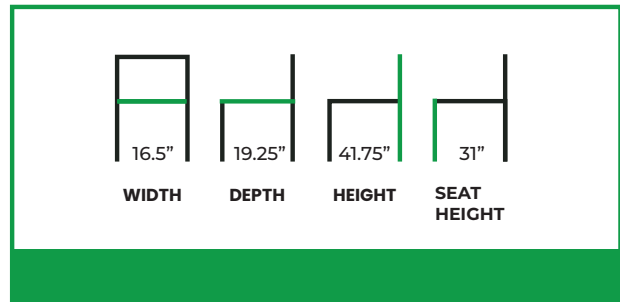

MEMPHIS BARSTOOL FULLY UPHOLSTERED

COLLECTION: Euro

EU-465BS

The Memphis Barstool reflects the same clean architectural character that defines the Memphis collection. A gently angled silhouette and solid wood frame create a balanced design that feels both structured and welcoming. The upholstered seat provides comfort and durability for everyday use, while the refined proportions maintain a light, versatile presence suited for hospitality dining and bar environments.

The design is available in four distinct backrest variations, allowing the Memphis Barstool to adapt to a range of interior styles. Options include a fully upholstered back for a softer, more tailored look, a wood back that highlights the natural warmth of the frame, a slat back version with horizontal wood slats that introduce subtle visual rhythm, and a multi-slat back that creates a more detailed and textured expression.