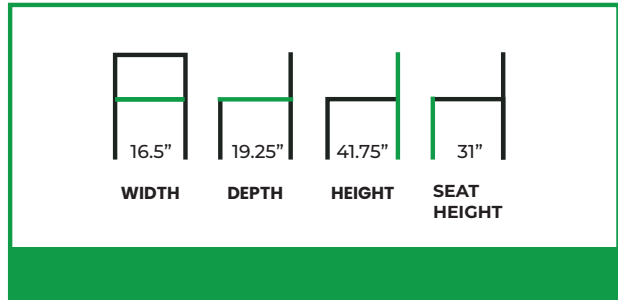

MEMPHIS BARSTOOL WOOD BACK

COLLECTION: Euro

EU-468BS

The Memphis Barstool reflects the same clean architectural character that defines the Memphis collection. A gently angled silhouette and solid wood frame create a balanced design that feels both structured and welcoming. The upholstered seat provides comfort and durability for everyday use, while the refined proportions maintain a light, versatile presence suited for hospitality dining and bar environments.

The design is available in four distinct backrest variations, allowing the Memphis Barstool to adapt to a range of interior styles. Options include a fully upholstered back for a softer, more tailored look, a wood back that highlights the natural warmth of the frame, a slat back version with horizontal wood slats that introduce subtle visual rhythm, and a multi-slat back that creates a more detailed and textured expression.