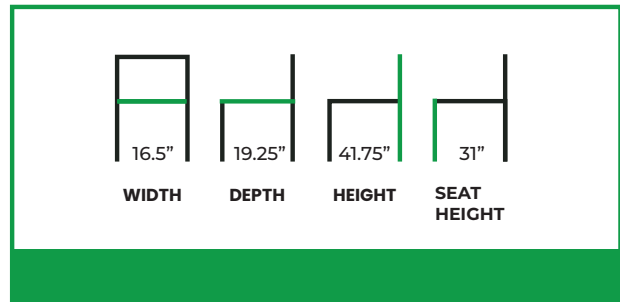

# MEMPHIS BARSTOOL MULTI-SLAT BACK

**COLLECTION:** Euro

**EU-470BS**

The Memphis Barstool reflects the same clean architectural character that defines the Memphis collection. A gently angled silhouette and solid wood frame create a balanced design that feels both structured and welcoming. The upholstered seat provides comfort and durability for everyday use, while the refined proportions maintain a light, versatile presence suited for hospitality dining and bar environments.

The design is available in four distinct backrest variations, allowing the Memphis Barstool to adapt to a range of interior styles. Options include a fully upholstered back for a softer, more tailored look, a wood back that highlights the natural warmth of the frame, a slat back version with horizontal wood slats that introduce subtle visual rhythm, and a multi-slat back that creates a more detailed and textured expression.