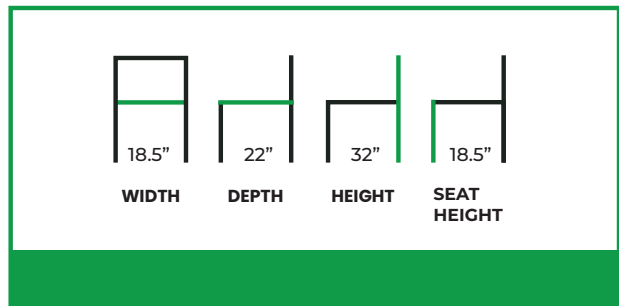

KEY FEATURES:

- **Commercial-Grade Construction**
  Built for durability and daily use in high-traffic hospitality environments
- **Contract-Grade Foam**
  Premium cushioning engineered for long-lasting comfort and shape retention.
- **Solid Wood Frame**

FRAME: Solid Wood

FINISH OPTIONS: EURO FINISH 1 | EURO FINISH 2

UPHOLSTERY OPTIONS: FABRIC + VINYL EU

MINIMUM ORDER QUANTITY:

- Standard: 8 units

COM REQUIREMENTS: 0.7 yard